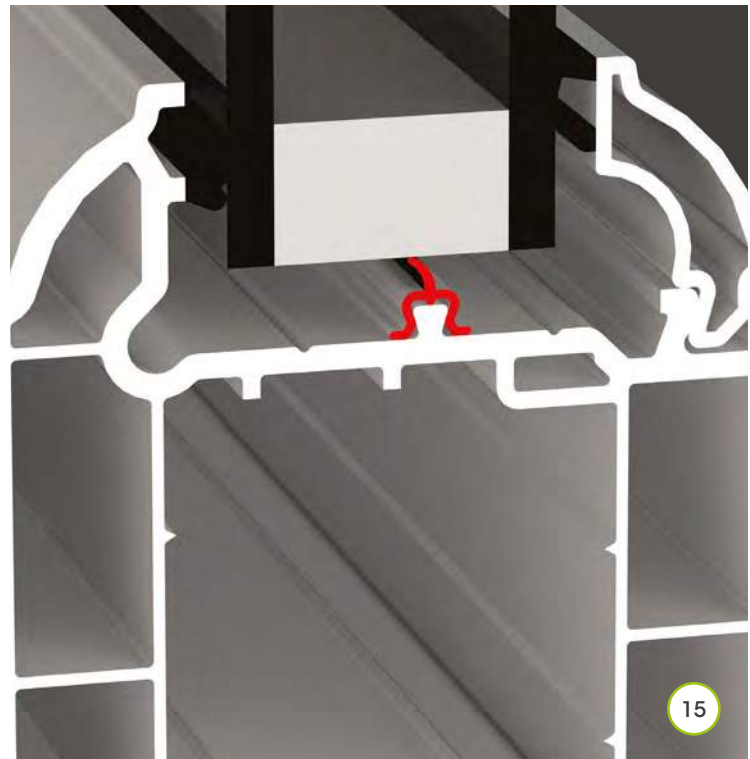

Liniar innovation

A common cause of draughty, whistling windows in the past has been the result of issues with the gasket.

Many PVCu window systems make use of co-extruded gaskets, most adapting existing profiles to the process. Starting from scratch, the Liniar team had no constraints, and spent a significant amount of time developing its patented bubble gasket to outperform all others.

The rubber seal is expected to achieve two very different tasks – to work as a weather seal, keeping the elements at bay, and also as a glazing stop, ensuring the glass remains securely in place. Traditionally, the gaskets used throughout the industry attempted to perform both of these duties and failed to do either properly.

When the Liniar system was created, we set about to correct this. Our patented, dual-action bubble gasket performs equally well as a soft dynamic seal on opening sashes, as it does as a firm glazing gasket for sealed units. Its tolerance friendly design always ensures a whistle-free seal, both inside and out.