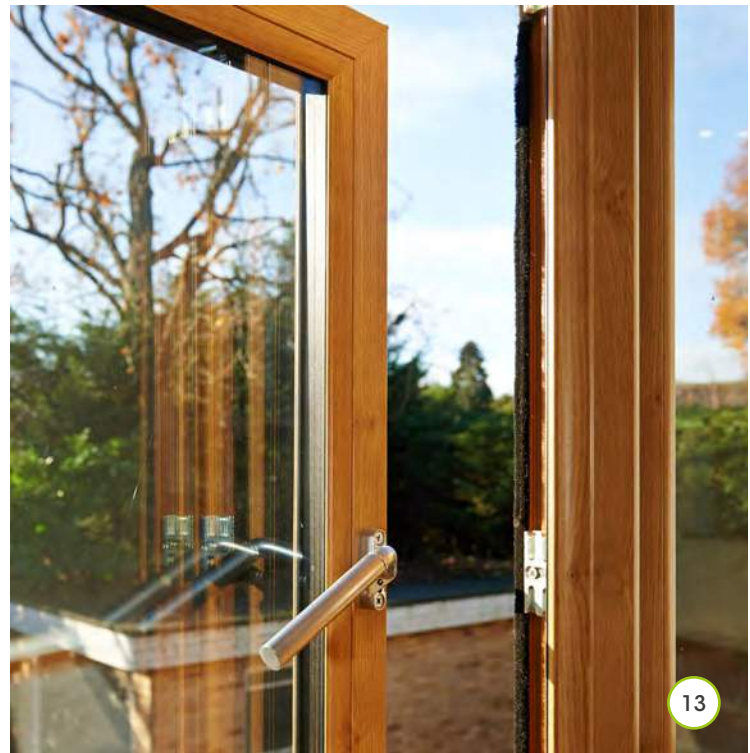

Georgian Bars

Unlike other astragal bars, Liniar Georgian bars are designed to simply snap into place and won't fall off. They also offer a more authentic appearance than adding aluminium bars within the sealed unit.

Child safety

If your windows are intended to open fully, you may wish to fit child restrictors for additional safety for your family. Child restrictors can be fitted to almost any Liniar window.

Hinge guards

Optional hinge guards add a further level of security to your Liniar windows and help to prevent the moving sash from being forcibly opened from the outside.

Handles

Locking handles should be fitted for maximum security – and the choice of colours, styles and designs is almost endless. Ask your installer to show you the full range offered.

Finished window and door products are manufactured by independent Liniar fabricators, who can offer a wide range of finishes including glass, handles and hardware. Please see your local fabricator for more details about specific requirements.