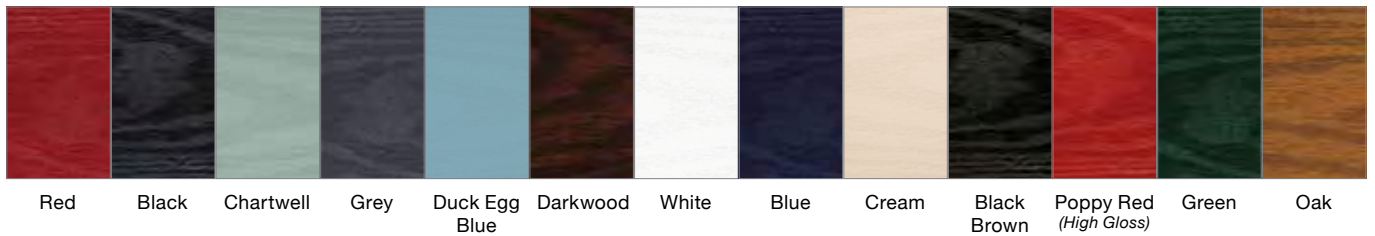

DOOR COLOURS