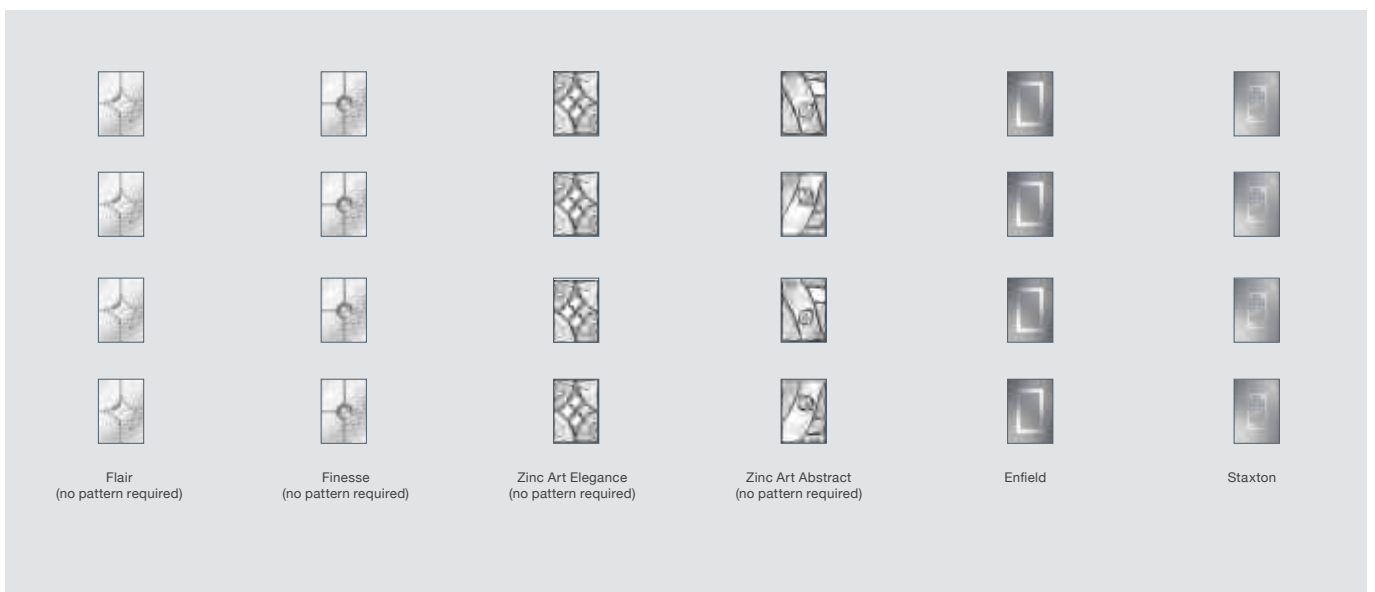

GLASS DESIGNS

Flair (no pattern required)   Finesse (no pattern required)   Zinc Art Elegance (no pattern required)   Zinc Art Abstract (no pattern required)   Enfield   Staxton

See Page 65 for all available Glass Patterns / Backing Glass

Please note: All hardware shown is for illustration purposes only.