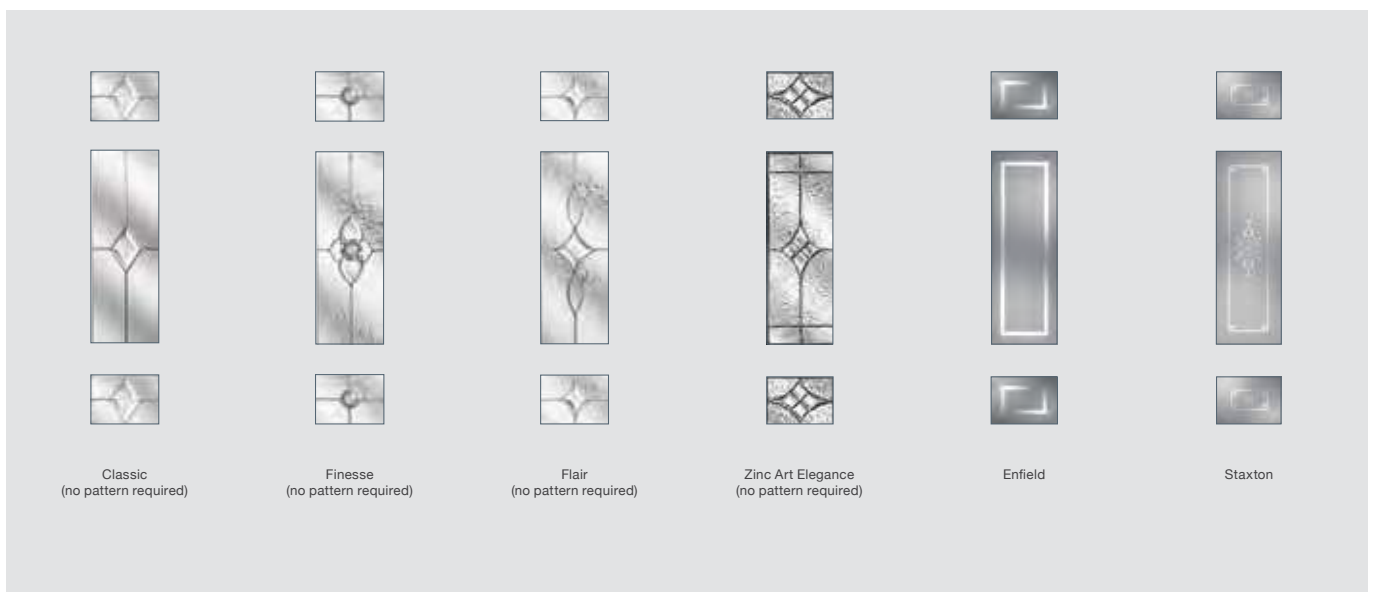

## GLASS DESIGNS

Classic (no pattern required)    Finesse (no pattern required)    Flair (no pattern required)    Zinc Art Elegance (no pattern required)    Enfield    Staxton

See Page 65 for all available Glass Patterns / Backing Glass