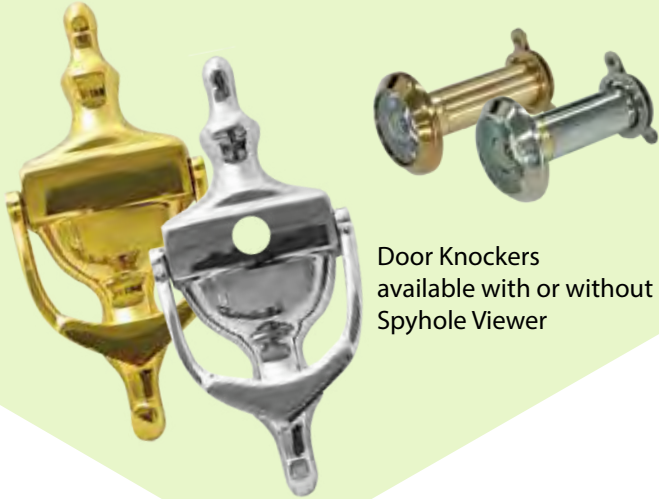

**Please note:** All hardware shown is for illustration purposes only.

# Door Hardware

We offer our fully suited range of door hardware. It consist of high quality door handles, letterplates, door numerals and door knockers in different finishes. We also offer Kitemarked euro cylinders and Fullex multipoint locks.