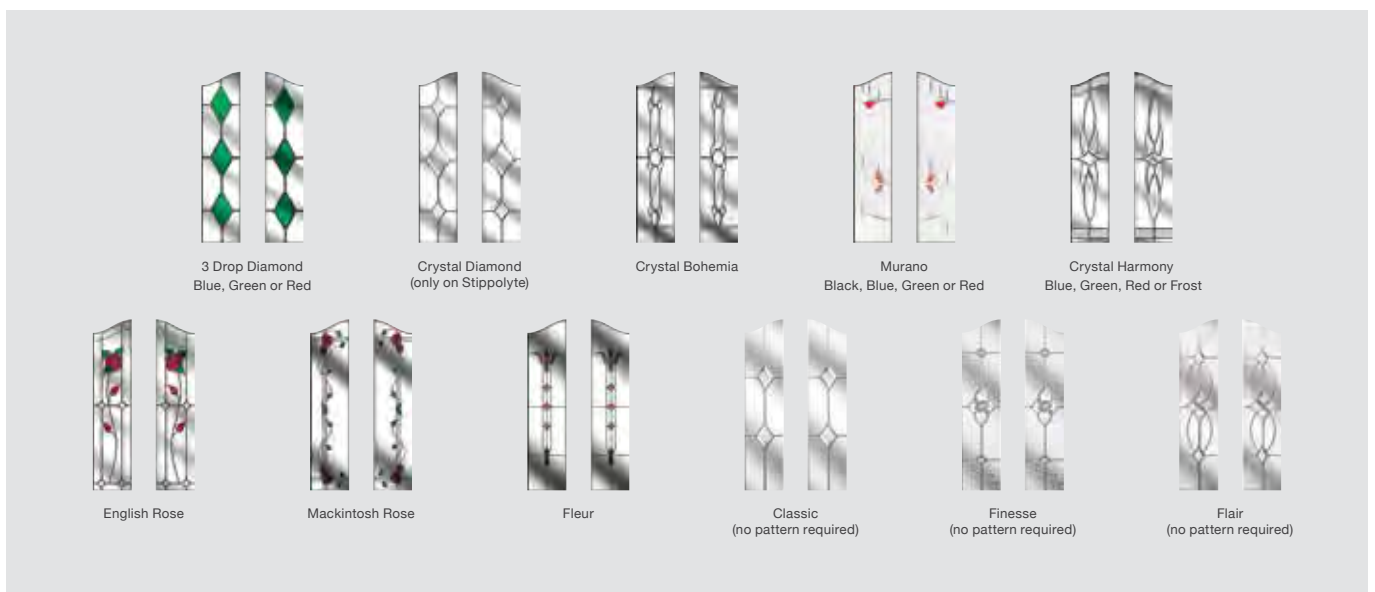

GLASS DESIGNS

3 Drop Diamond
Blue, Green or Red

Crystal Diamond
(only on Stippolyte)

Crystal Bohemia

Murano
Black, Blue, Green or Red

Crystal Harmony
Blue, Green, Red or Frost

English Rose

Mackintosh Rose

Fleur

Classic
(no pattern required)

Finesse
(no pattern required)

Flair
(no pattern required)

See Page 65 for all available Glass Patterns / Backing Glass

Please note: All hardware shown is for illustration purposes only.