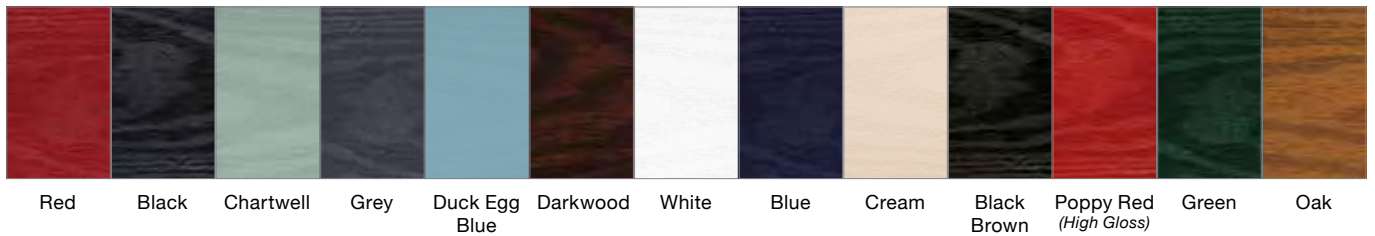

DOOR COLOURS