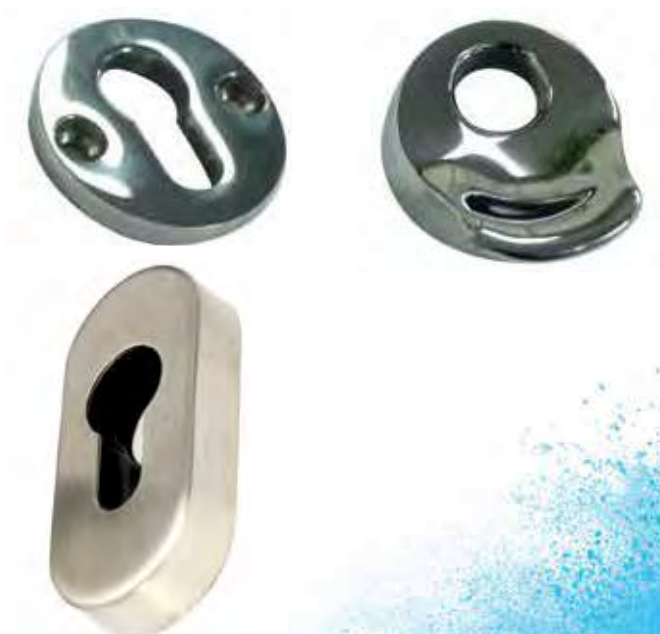

Unless you choose handles on both sides (available on Long Bar, Square Bar and Bow handles) your contemporary range door will feature a pull escutcheon on the inside.

Please note: All hardware shown is for illustration purposes only.