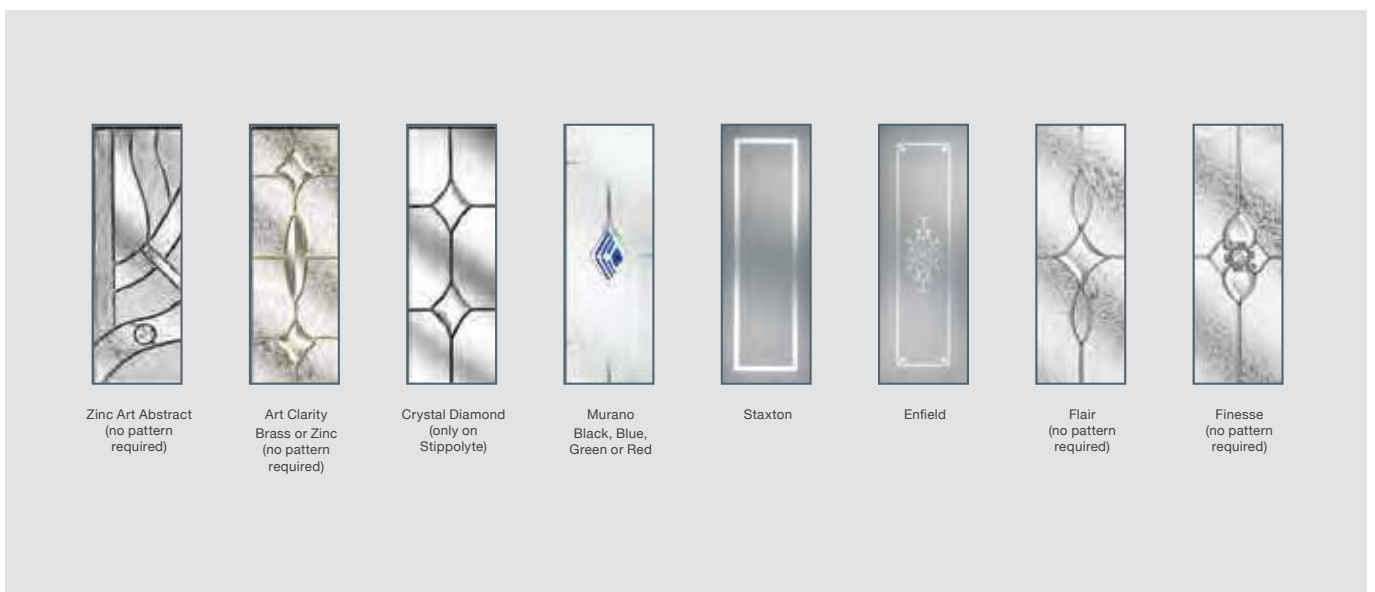

GLASS PATTERNS

See Page 65 for larger photos of our Glass Patterns

Please note: All hardware shown is for illustration purposes only.