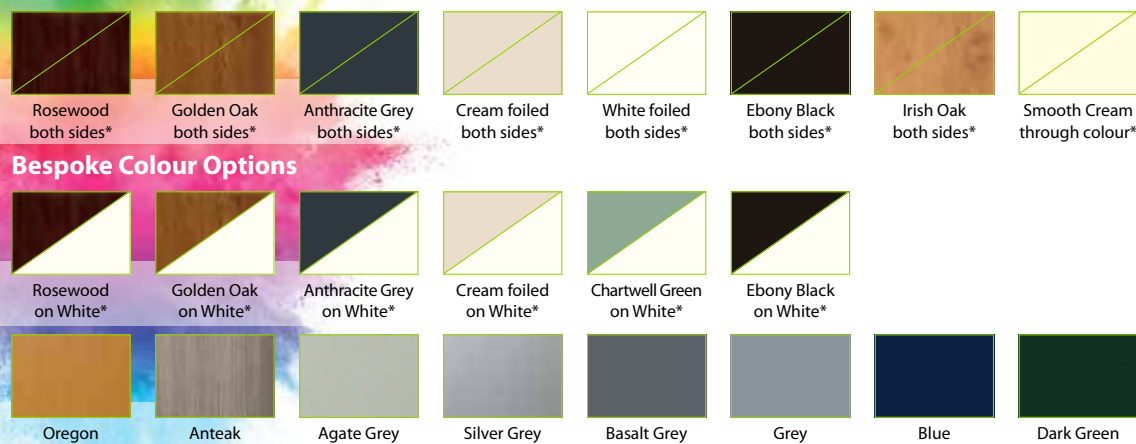

Composite Doors are made from a variety of materials, including uPVC, wood, insulating foam and glass reinforced plastic (GRP). This combination of materials results in a very strong and secure door. The Signature Collection composite doors have a high resistance to weathering and don't react to seasonal changes like a singular material door would. The insulation foam core provides a higher thermal resistance than timber doors. The Signature Collection composite doors are designed with an attractive woodgrain appearance but, because of the materials used, they won't fade or discolour – and neither will they need painting, and don't warp in damp conditions.

STRONG AND SECURE

Whether your home is a rural retreat or on a busy main road, a The Signature Collection composite door guarantees low maintenance with secure and enduring performance. If you are seeking to replace an existing door or add some character to your property, The Signature Collection is sure to have a solution. The Signature Collection composite doors are not only aesthetically pleasing and lead-free but have been designed with security in mind.

WIDE CHOICE OF COLOURS

Composite doors are available in a wide range of colour options to give your home a stunning appearance. Colour options for both the door and the frame include White, Cream, Rosewood, Light Oak, and Irish Oak, as well as Grey, Black and Chartwell Green.

COLOURS

Colours marked * are from our standard collection in featured profile, all other colours are subject to price and availability on application. Please note: colours are for illustration purposes, for an exact example please ask your sales representative for a Renolit swatch sample. Choose from a wide variety of colour options including: White, Rosewood, Cream, Light Oak, Chartwell Green, Grey and classic Ebony Black. The Signature Collection products are also offered in a wide choice of bespoke colours, please see Renolit foil book, (subject to availability and price on application only). Please note: Ebony Black both sides patios and bi-folds are subject to lead time.

Please note: All hardware shown is for illustration purposes only.