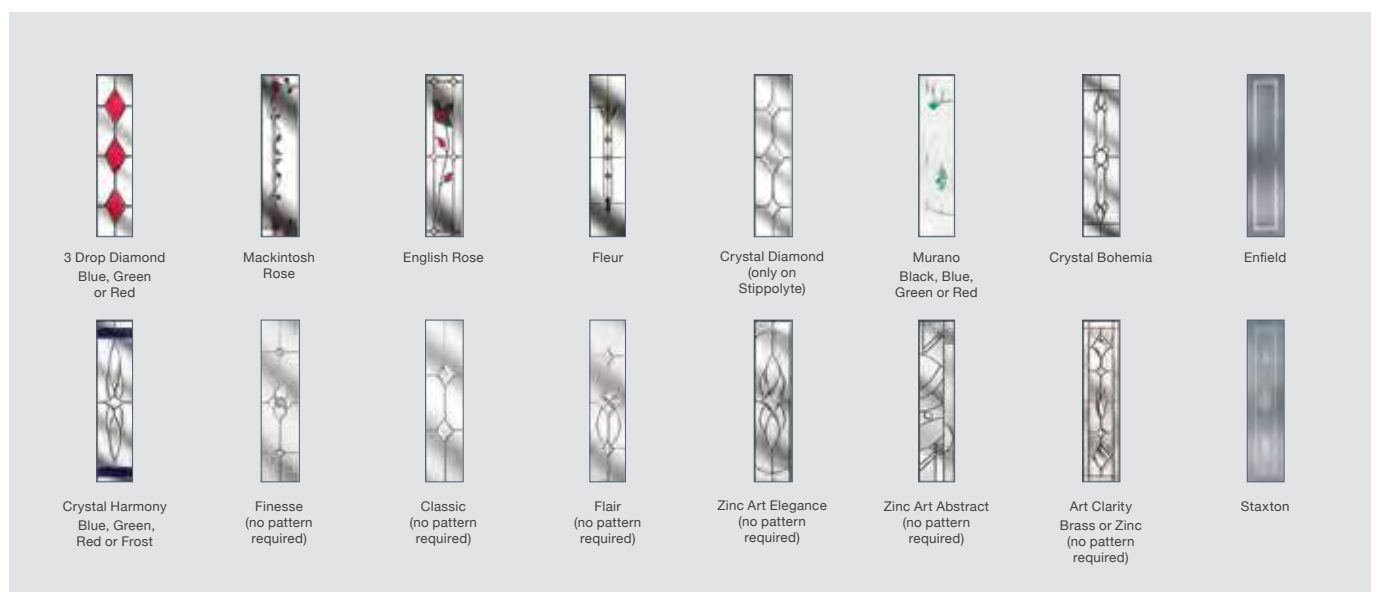

GLASS DESIGNS

See Page 65 for all available Glass Patterns / Backing Glass

Please note: All hardware shown is for illustration purposes only.