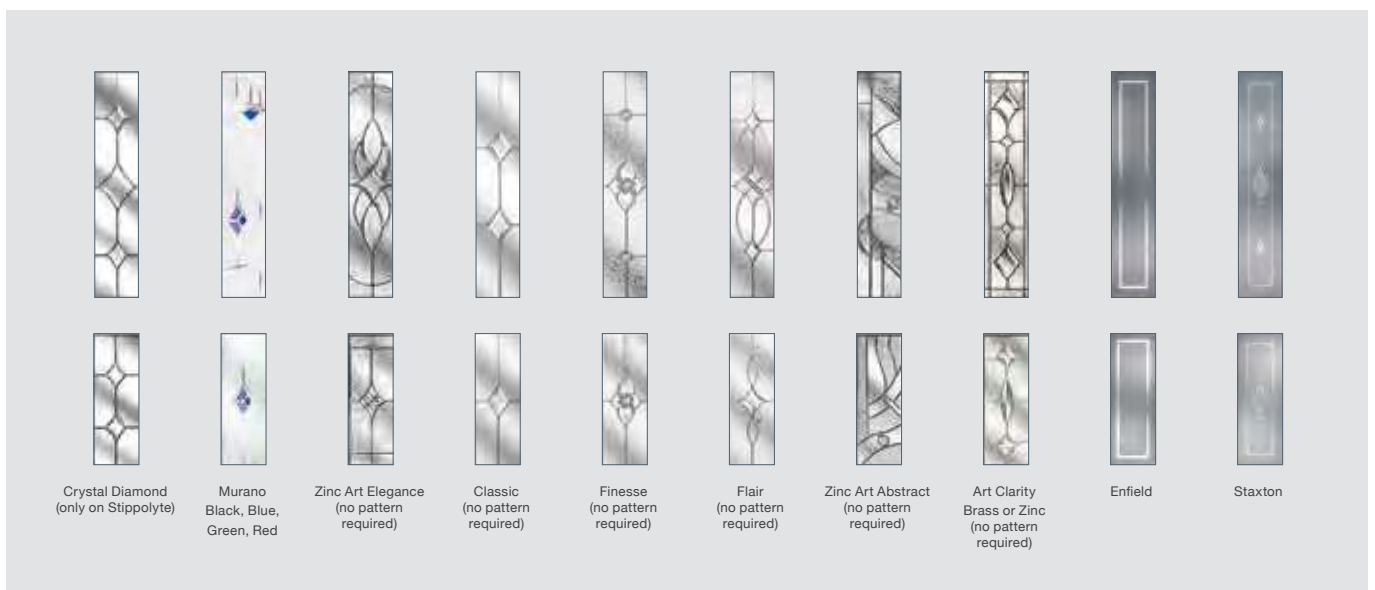

GLASS DESIGNS

Crystal Diamond (only on Stippolyte)   Murano (Black, Blue, Green, Red)   Zinc Art Elegance (no pattern required)   Classic (no pattern required)   Finesse (no pattern required)   Flair (no pattern required)   Zinc Art Abstract (no pattern required)   Art Clarity (Brass or Zinc (no pattern required))   Enfield   Staxton

See Page 65 for all available Glass Patterns / Backing Glass

Please note: All hardware shown is for illustration purposes only.