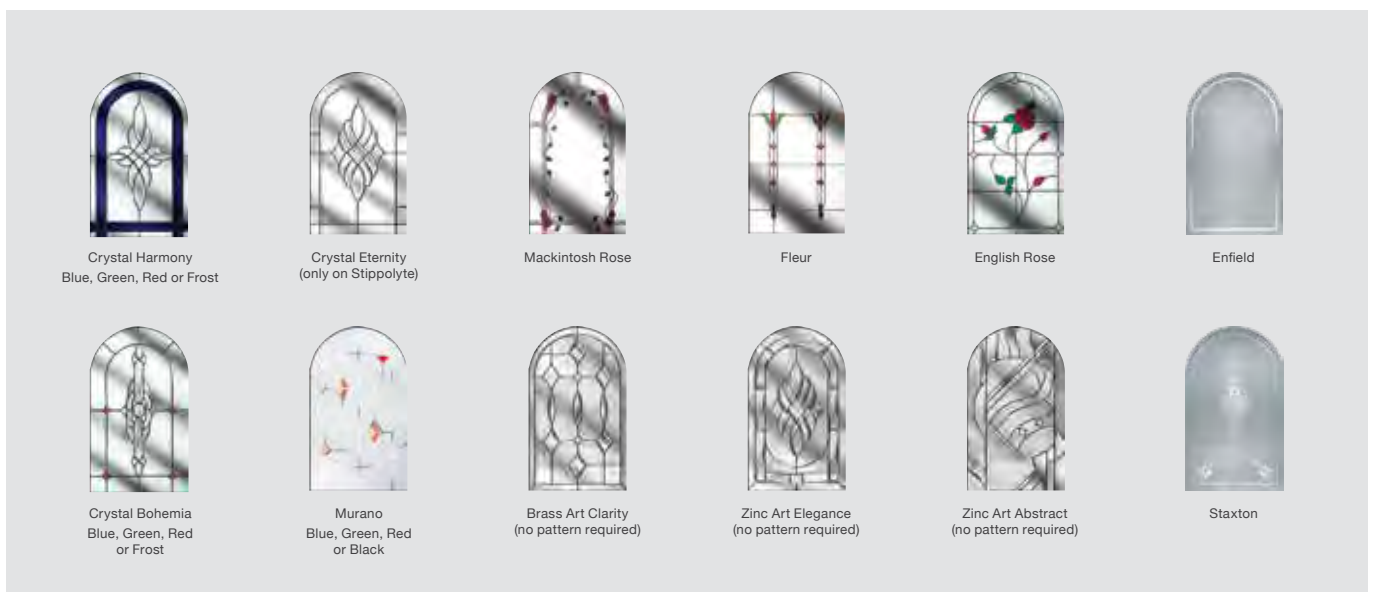

GLASS DESIGNS

See Page 65 for all available Glass Patterns / Backing Glass

Please note: All hardware shown is for illustration purposes only.