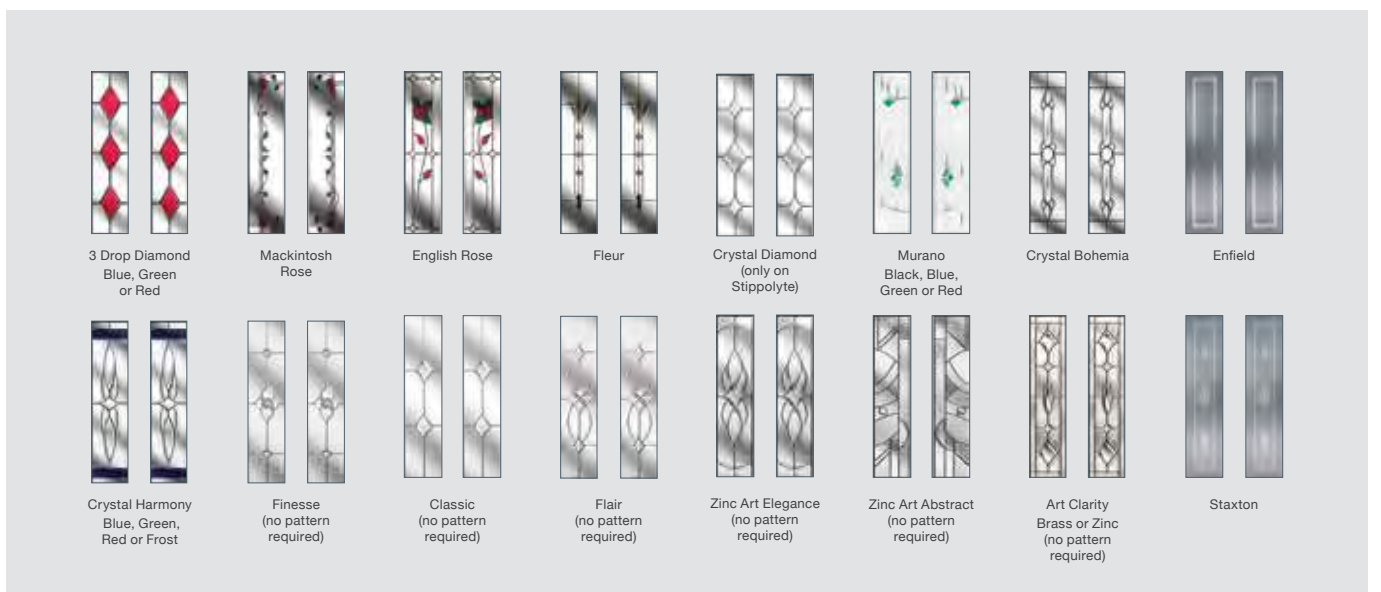

GLASS DESIGNS

See Page 65 for all available Glass Patterns / Backing Glass

Please note: All hardware shown is for illustration purposes only.