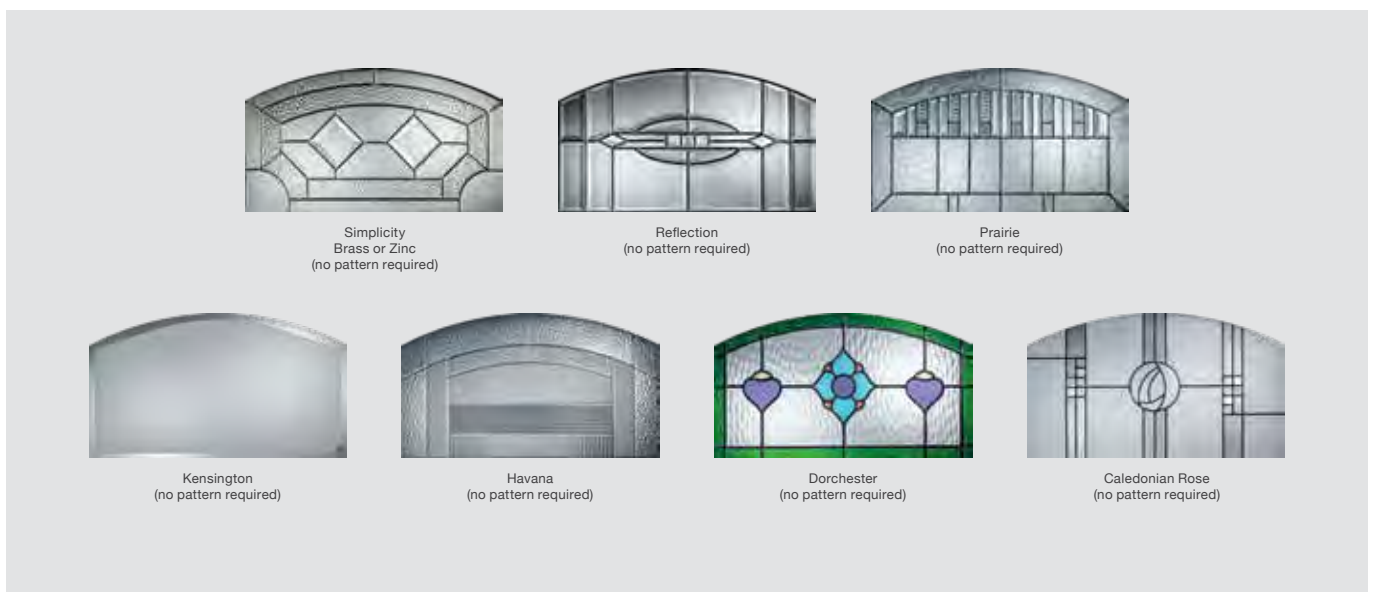

GLASS DESIGNS

See Page 65 for all available Glass Patterns / Backing Glass

Please note: All hardware shown is for illustration purposes only.