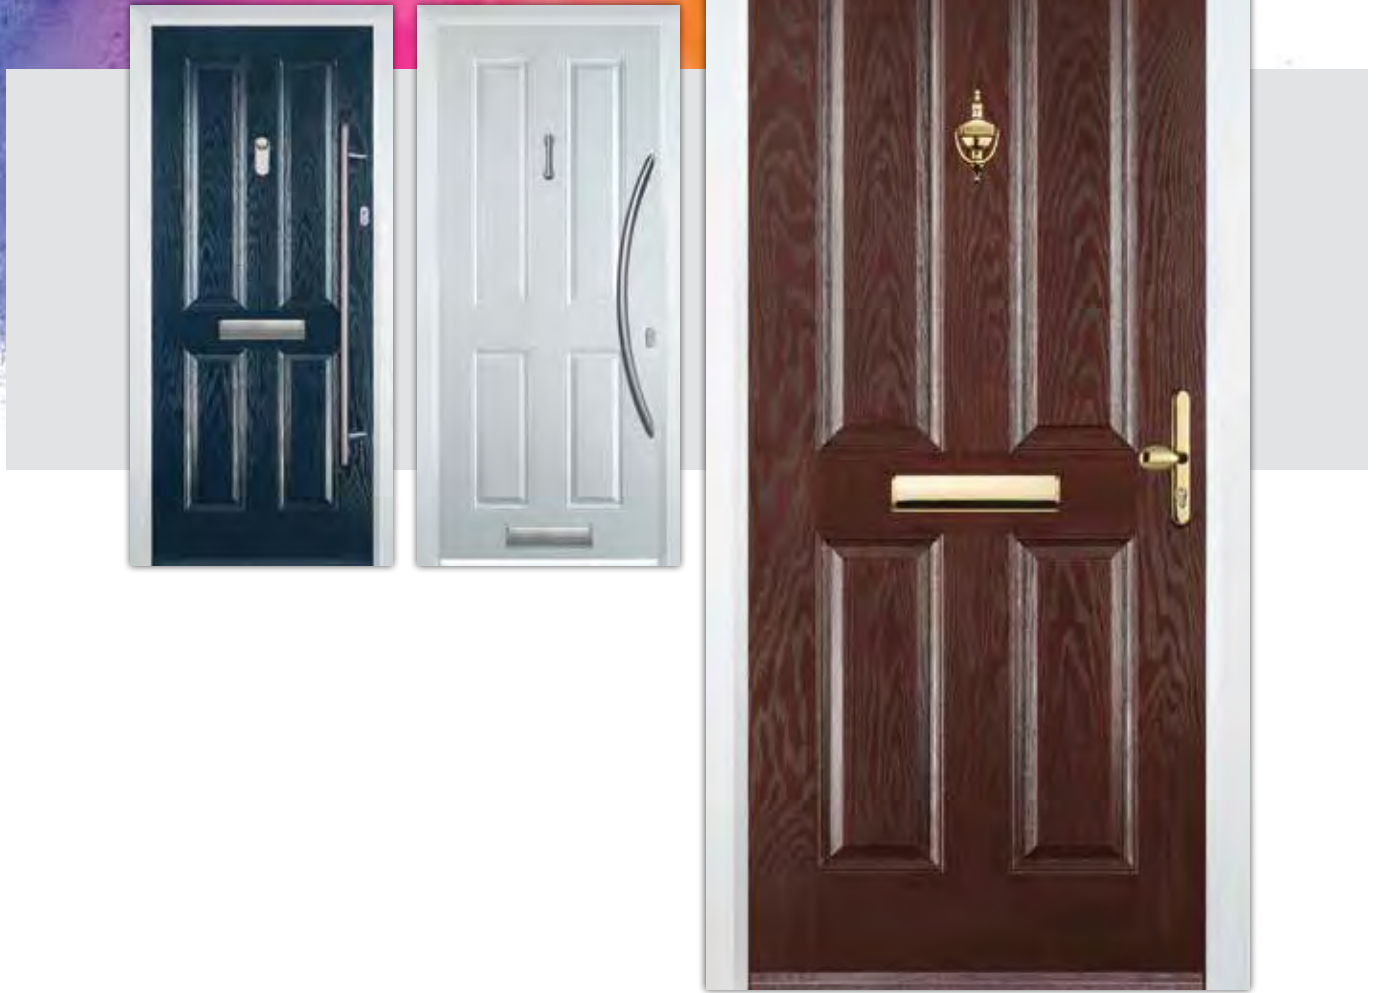

4 Panel

DOOR COLOURS