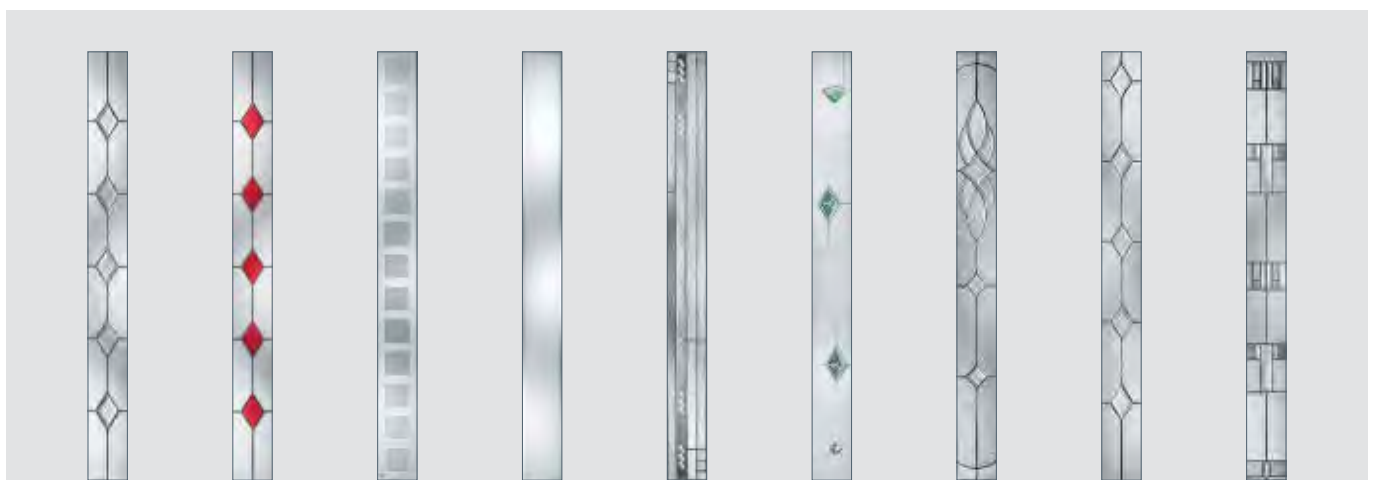

GLASS DESIGNS

Crystal Diamond (only on Stippolyte)   3 Drop Diamond (Blue, Green, Grey or Red)   Etched Squares   Kensington   Matrix   Murano (Black, Blue, Green or Red)   Zinc Art Elegance   Classic   Prairie

See Page 65 for all available Glass Patterns / Backing Glass

Please note: All hardware shown is for illustration purposes only.